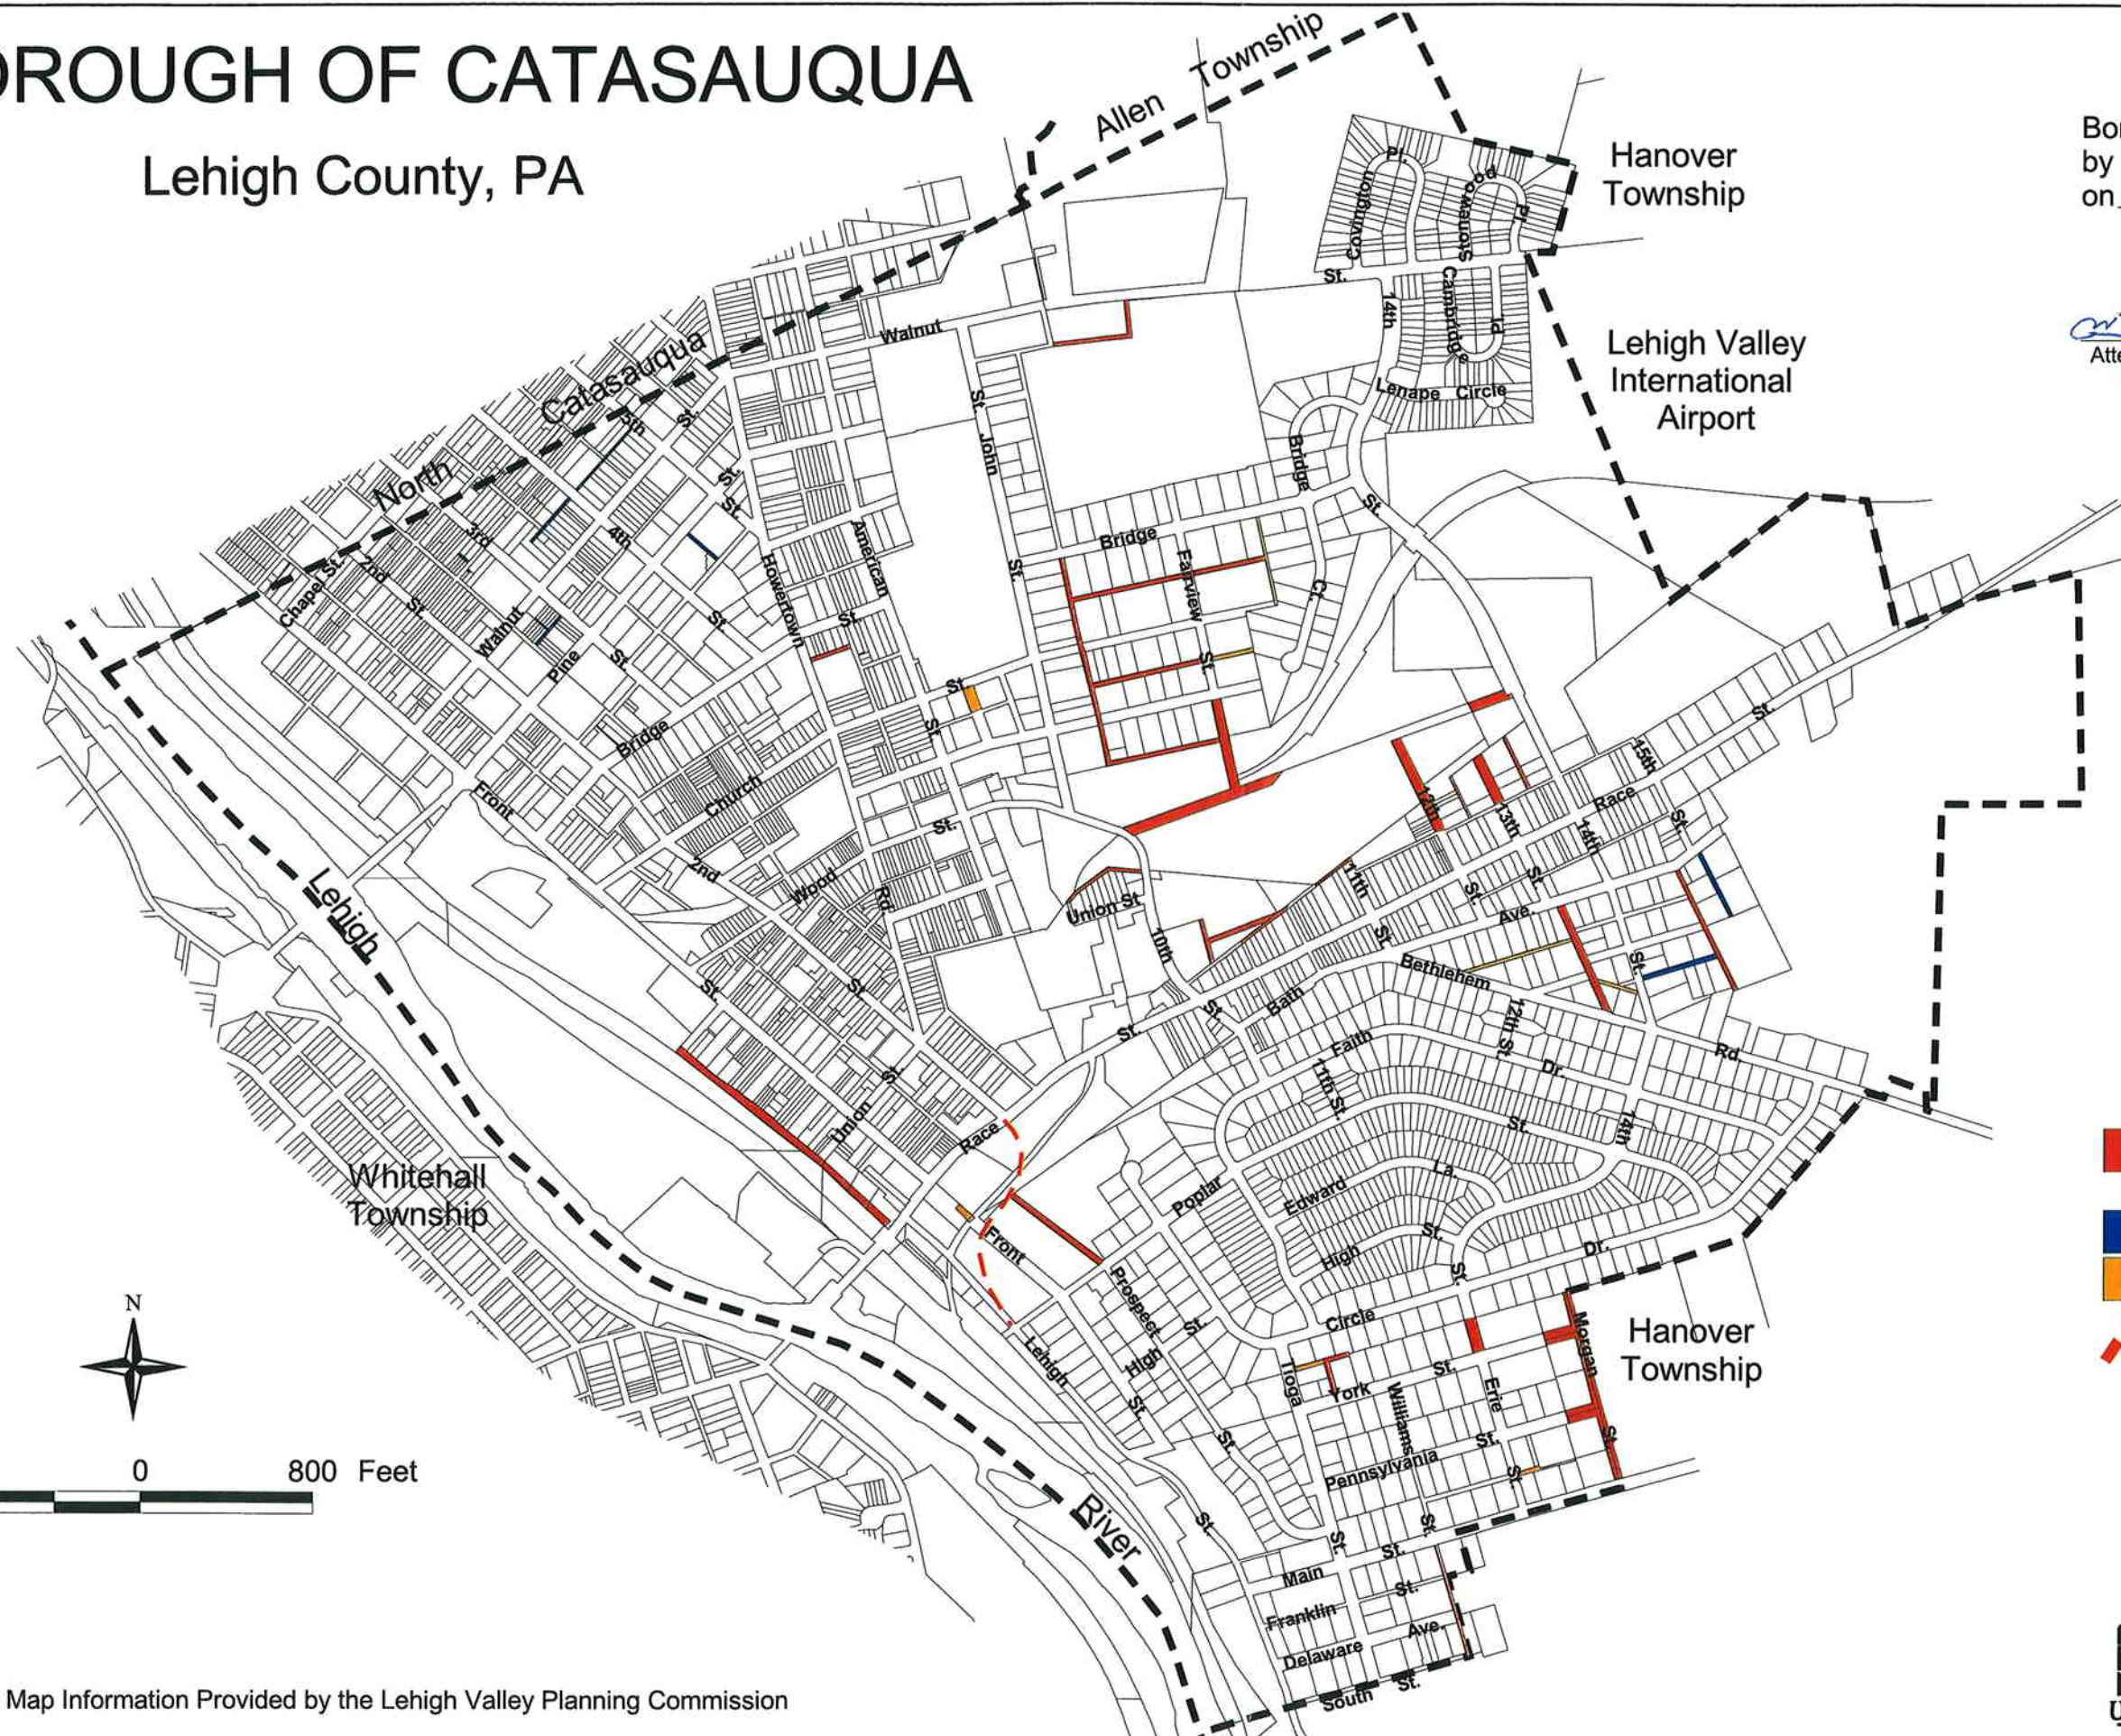

BOROUGH OF CATASAUQUA

Lehigh County, PA

This is the Official Map of the Borough of Catasauqua as adopted by the Catasauqua Borough Council on January 8, 2007.

Alfred A. Resch
President, Borough Council

Barbara A. Schlegel
Attest, Borough Secretary

Barbara A. Schlegel
Mayor

Official Map

- Unordained/Unopened or Planned Streets/Alleys
- Private Streets/Alleys
- Vacated Streets/Alleys
- Planned New Street

800 0 800 Feet

Base Map Information Provided by the Lehigh Valley Planning Commission