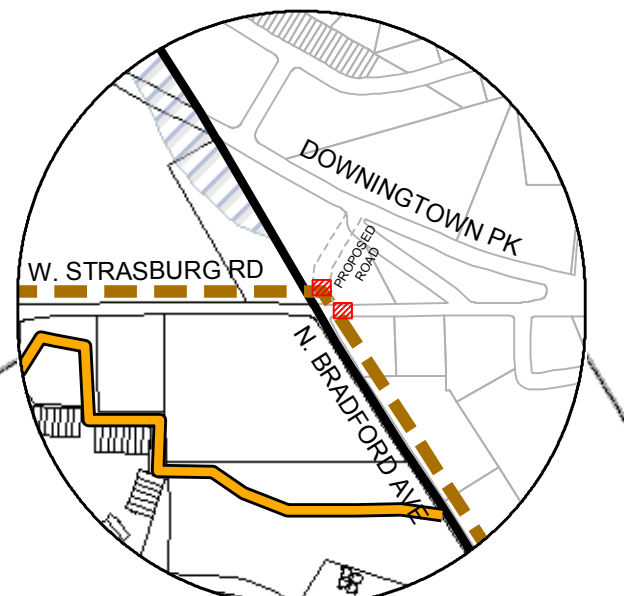

EAST CALN TOWNSHIP

WEST WHITELAND TOWNSHIP

OFFICIAL MAP EAST BRADFORD TOWNSHIP

CHESTER COUNTY, PENNSYLVANIA

666 Copeland School Road
West Chester, PA 19380
(610) 436-5108

January 13, 2010

GRAPHIC SCALE

DETAIL A
N.T.S.

WEST BRADFORD TOWNSHIP

WEST GOSHEN TOWNSHIP

WEST CHESTER BOROUGH

WEST GOSHEN TOWNSHIP

WESTTOWN TOWNSHIP

OPEN SPACE LEGEND

- Parking
- Existing Sidewalk
- Existing Trail ROW (Not Open)
- Existing Trails
- Existing Home Owner Association Trails
- Existing Designated Bike Routes
- Proposed Sidewalk
- Proposed Trails
- Proposed Designated Bike Routes
- FEMA Q3- 100 Yr Flood Zones
- PennDOT Wetland Easement
- East Bradford Park Land/ Open Space
- Land Under Conservation Easement
- Land Proposed for Future Conservation Easement
- Land Owned by Natural Lands Trust
- Open Space Development - Restricted Open Space
- Future Park Land
- Land Under Conservation Easement and Restricted Open Space

POCOPTON TOWNSHIP

BIRMINGHAM TOWNSHIP

DETAIL B
N.T.S.