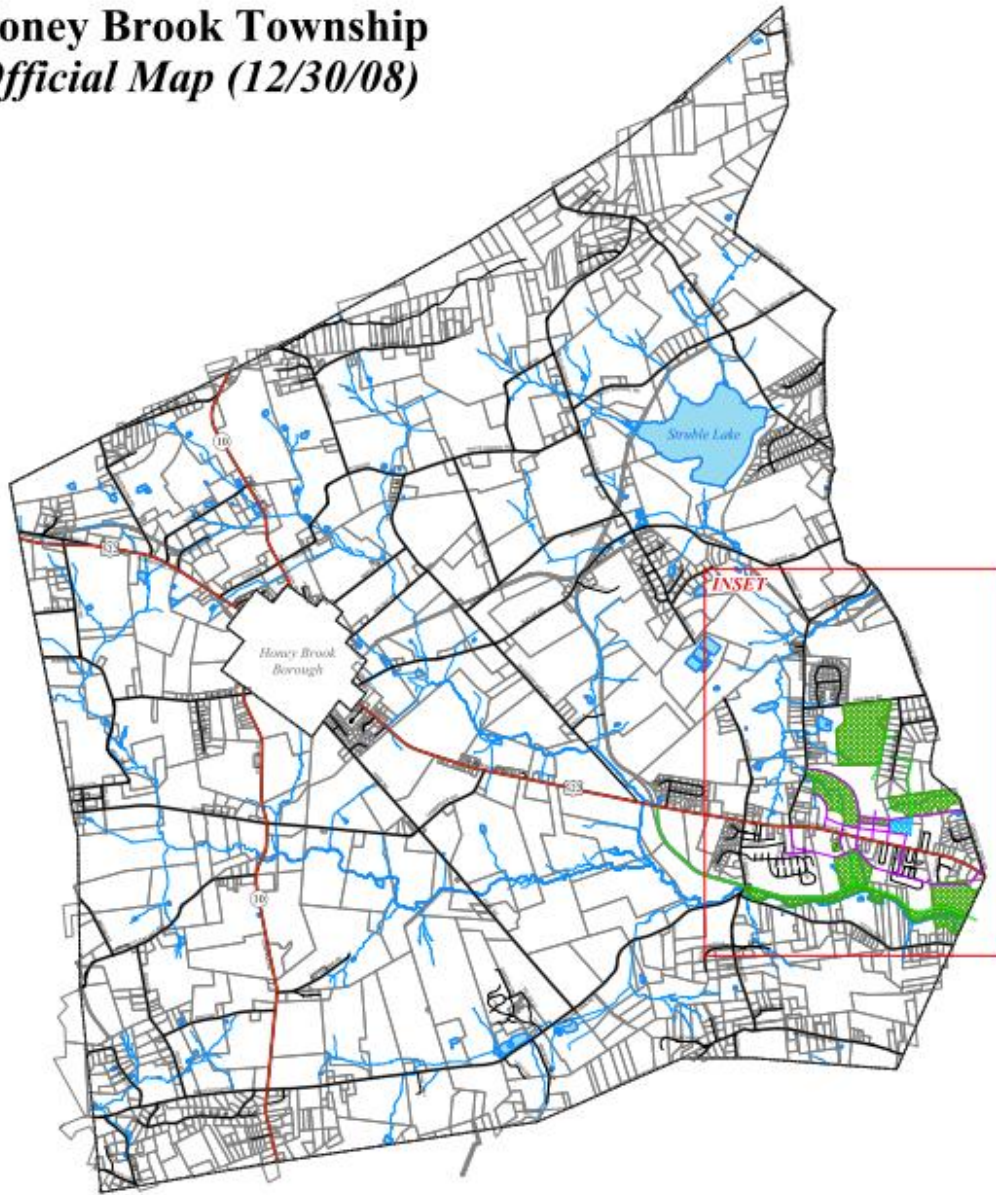

# Honey Brook Township Official Map (12/30/08)

Legend	
	Future trails
	Future roads
	Future park / open space / village greens
	Future school site
	Major roads
	Roads
	Streams
	Water bodies
	Tax parcels
	Township boundary

Brandywine Conservancy  
Environmental Management Center  
DATA SOURCE: Best data from Chester County GIS data database, 2007  
Map Created: December 30, 2008