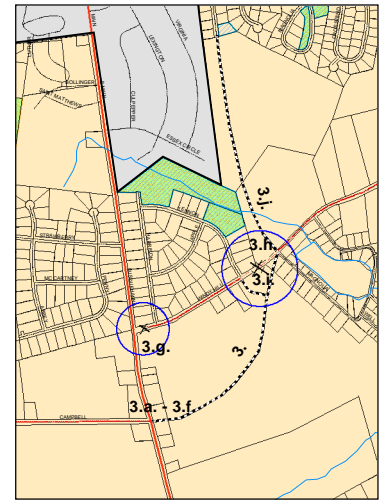

SHREWSBURY TOWNSHIP

York County, Pennsylvania

OFFICIAL MAP - June 9, 2004

(Revised 06/17/04, 07/12/04 with minor revisions 08/11, 08/27 & 09/01/04)

Legend	
	Streets/Roads
	I-83/PA 851 (Exit 4) Improvements
	Transportation & Roadway Improvements
	Transportation & Roadway Improvements
	Glen Rock By-Pass
	Low Clearance Bridges
	Interstate Highway
	Arterial
	Major Collector
	Minor Collector
	Shrewsbury Park & Ride Lot
	York County Heritage Rail-Trail
	Link
	Greenway Link
	Future Trailhead Locations
	Springfield Township Greenway
	Natural Features and Areas
	Streams
	Public Historical Sites
	Park & Recreation
	Southern York Recreation Complex Expansion (proposed)
	Lands Held by Public Entities
	Parcels

Inset A

Baltimore County, MD

C.S. Davidson, Inc.
Excellence in Civil Engineering
 Base Map-York County Planning Commission