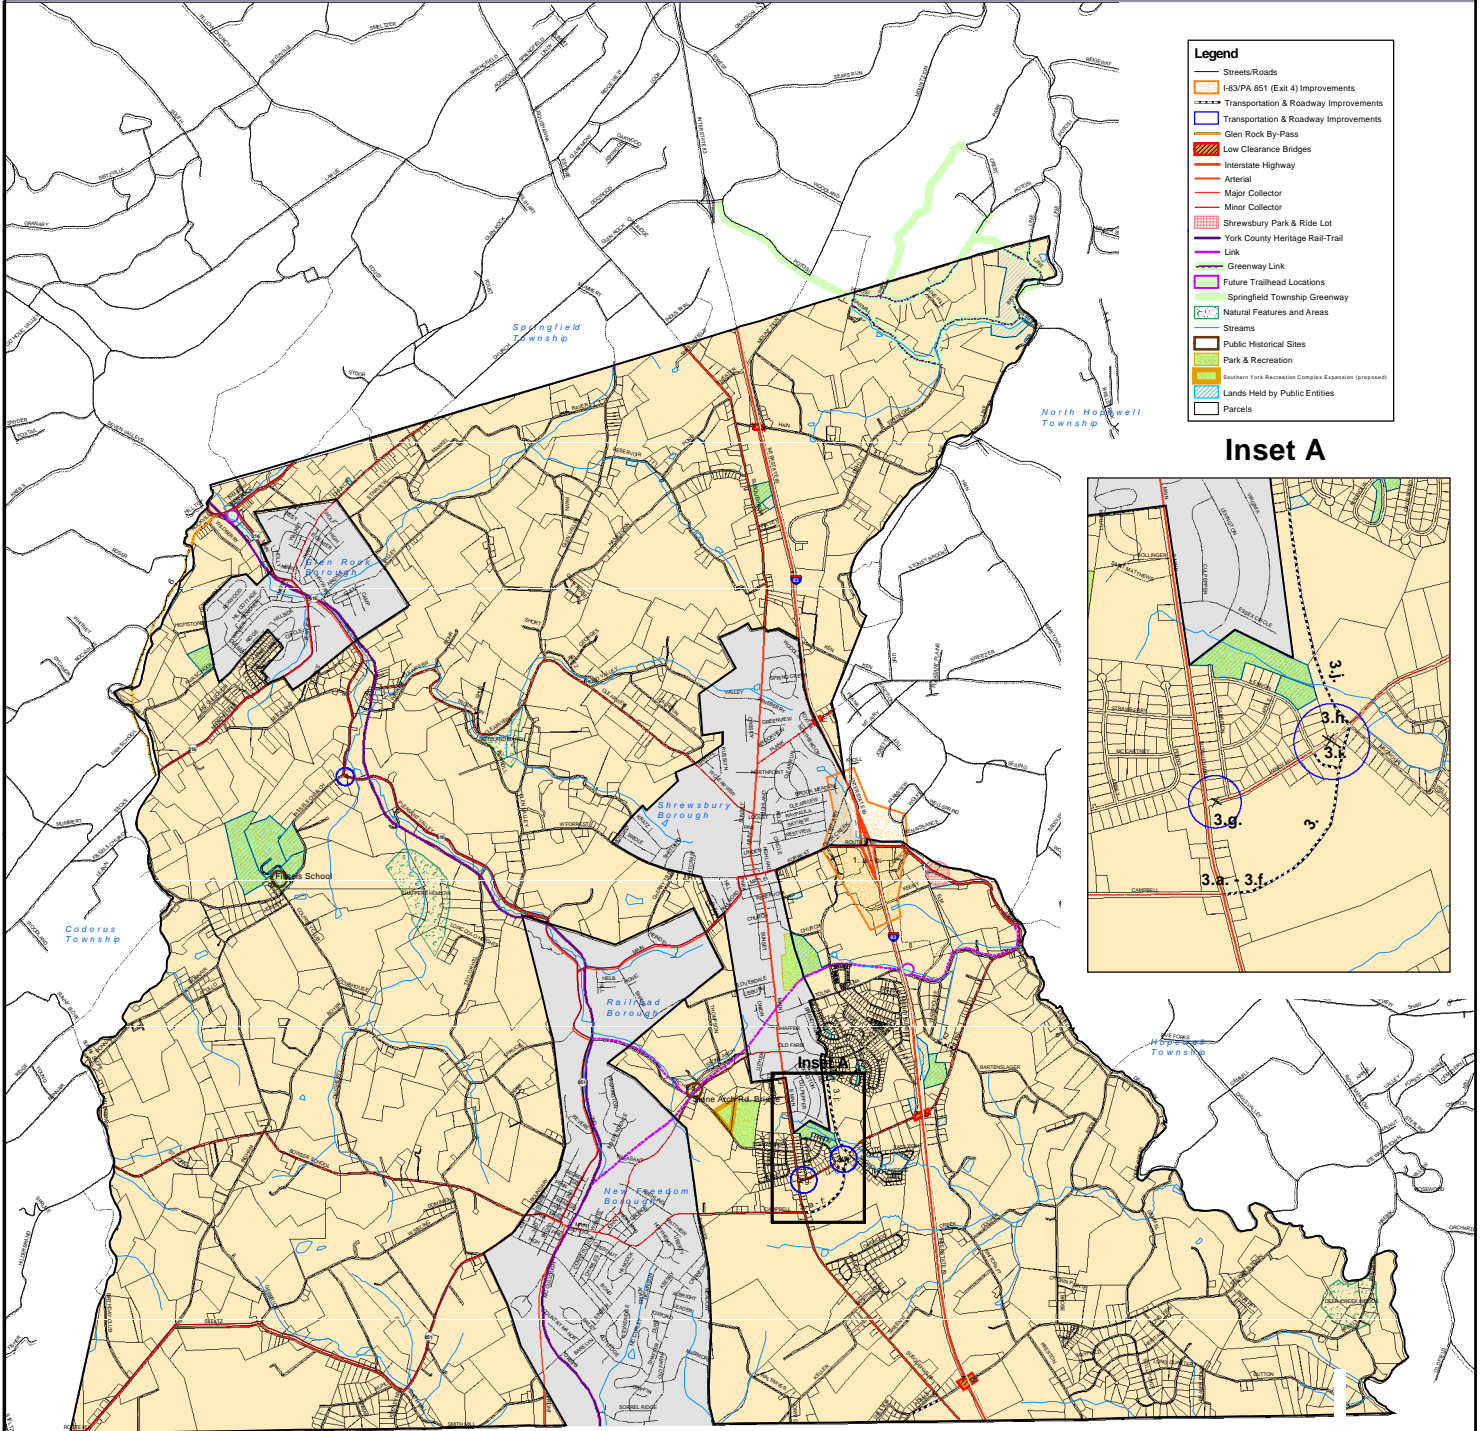

SHREWSBURY TOWNSHIP

York County, Pennsylvania

OFFICIAL MAP - June 9, 2004

(Revised 06/17/04, 07/12/04 with minor revisions 08/11, 08/27 & 09/01/04)

Legend	
	Streets/Roads
	I-83/PA 851 (Exit 4) Improvements
	Transportation & Roadway Improvements
	Transportation & Roadway Improvements
	Glen Rock By-Pass
	Low Clearance Bridges
	Interstate Highway
	Arterial
	Major Collector
	Minor Collector
	Shrewsbury Park & Ride Lot
	York County Heritage Rail-Trail
	Link
	Greenway Link
	Future Trailhead Locations
	Springfield Township Greenway
	Natural Features and Areas
	Streams
	Public Historical Sites
	Park & Recreation
	Southern York Recreation Complex Expansion (proposed)
	Lands Held by Public Entities
	Parcels

Inset A

Baltimore County, MD

C.S. Davidson, Inc.
Excellence in Civil Engineering
 Base Map-York County Planning Commission